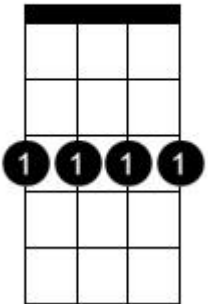

Chord diagram for Towers - Page 1

Dm

Dm7/C

Dm7/A

Bbmaj9

C

Dm7

Bbsus2

Bbadd2

F

Ab

Ab

Cm

Bb

Ddim

Eb

Chord diagram for Towers - Page 2

Cm

(3rd fret)

Cm7/Bb

(3rd fret)

Cm7/G

(3rd fret)

Cm7