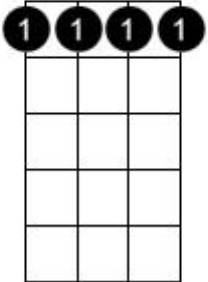

Bbadd2

F

Ab

Ab

Cm

Bb

Ddim

Eb

Chord diagram for Towers - Page 2

Cm

(3rd fret)

Cm7/Bb

(3rd fret)

Cm7/G

(3rd fret)

Cm7